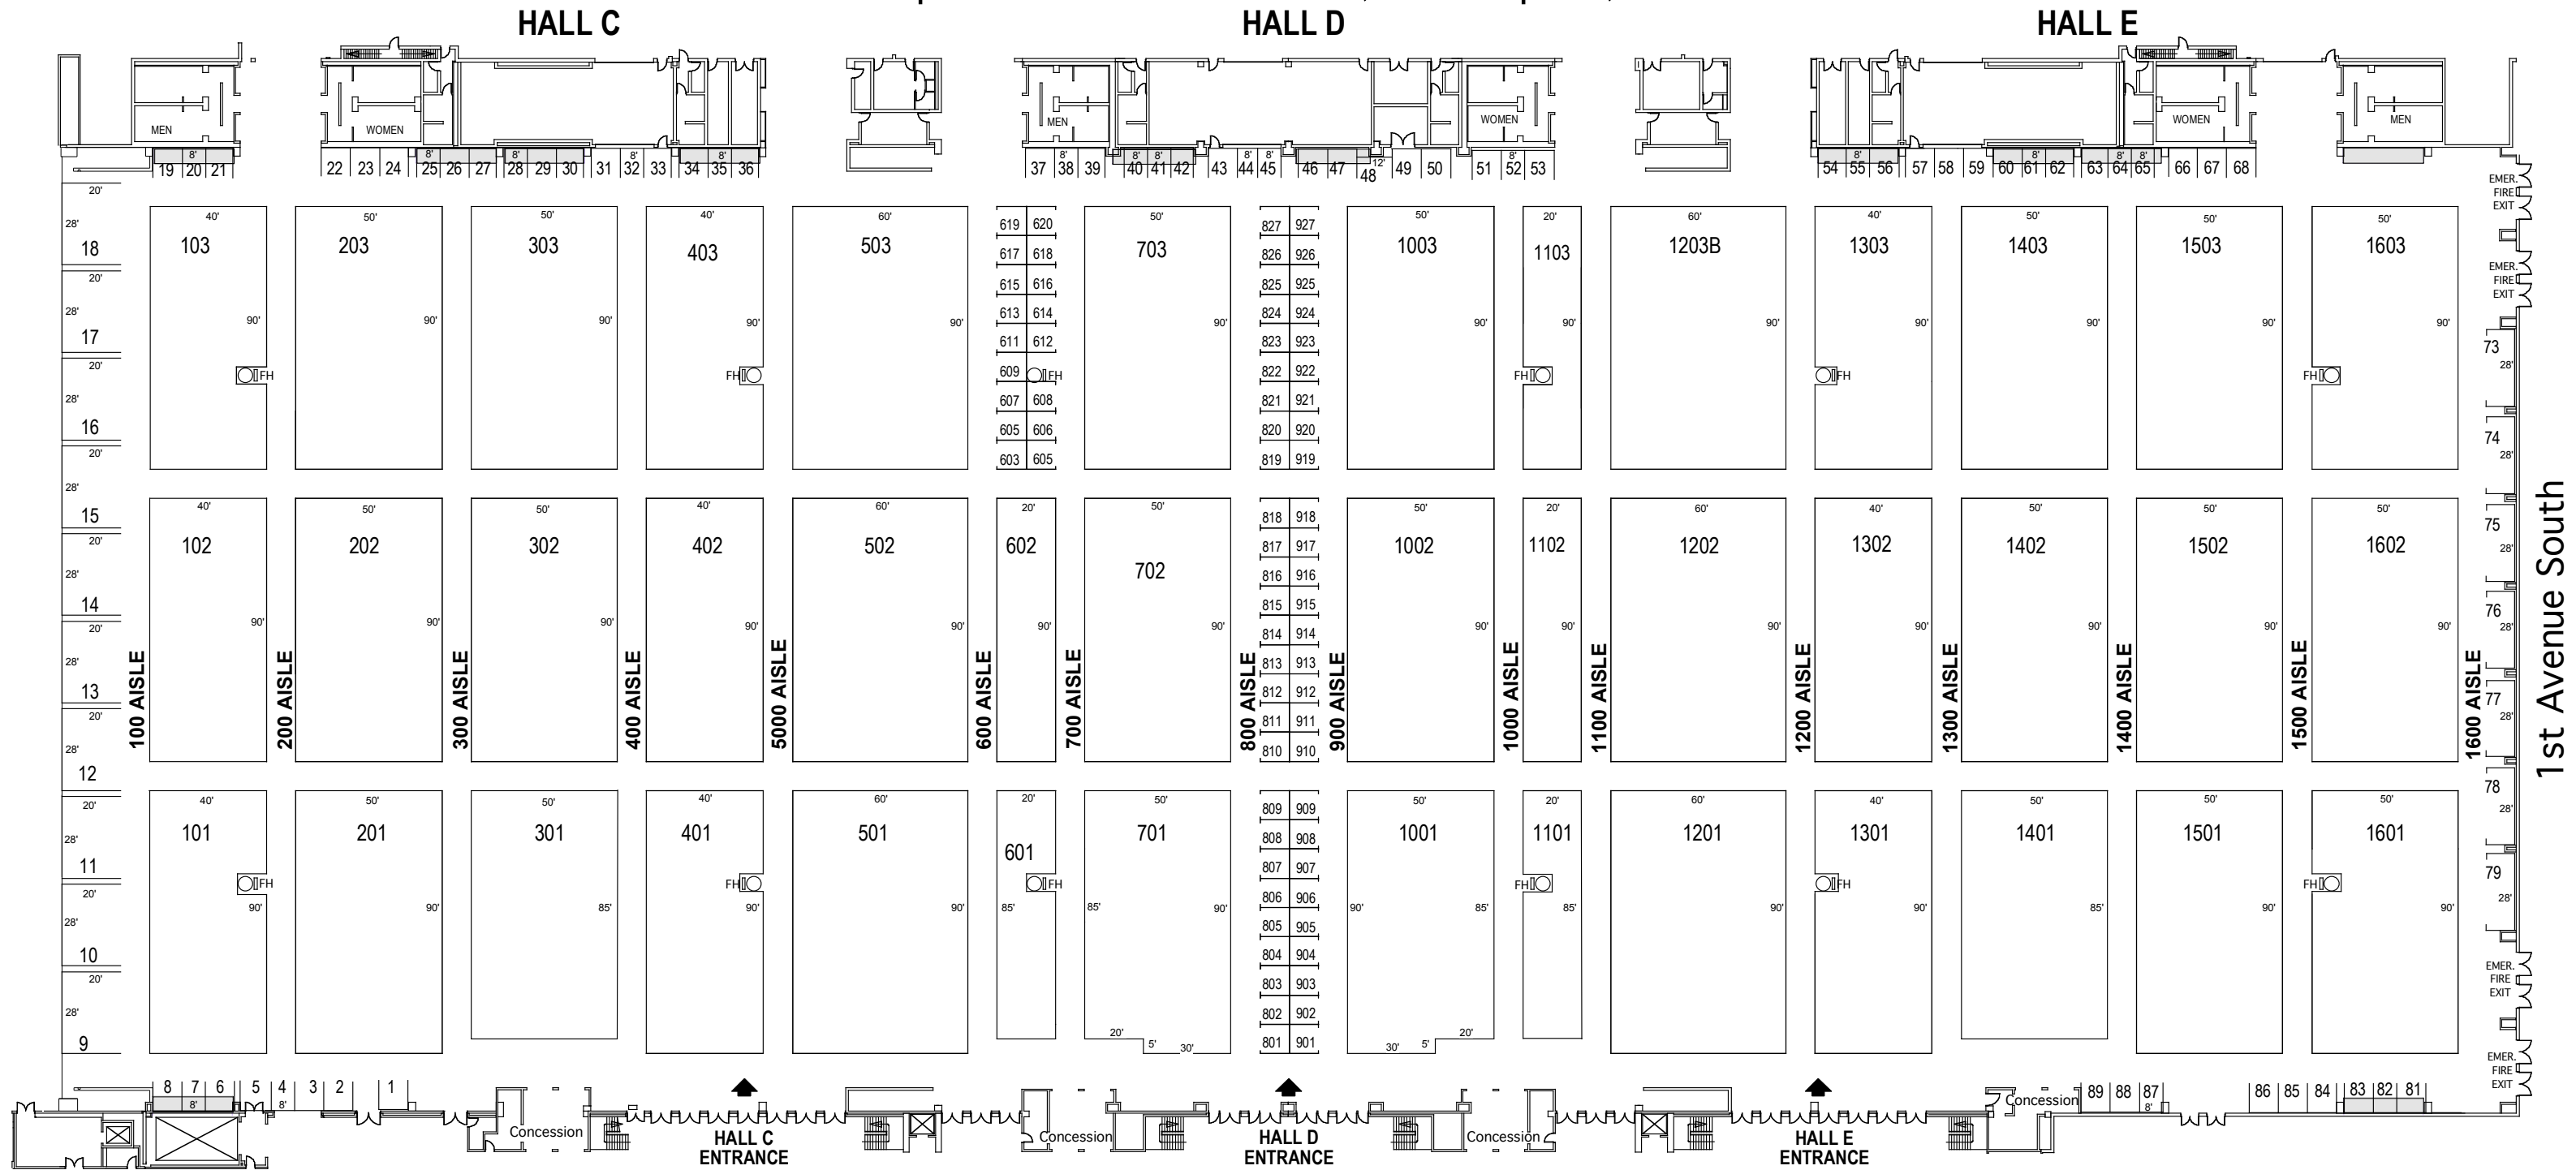

# 39th Annual Minneapolis Boat Show 2011

January 20-23, 2011

Minneapolis Convention Center, Minneapolis, MN.

 - 9'-6" Low Ceiling Height

BOOTHS ARE 10' DEEP X 10' WIDE  
(unless otherwise marked)

AISLES ARE 10' WIDE  
(unless otherwise marked)

**Brede** EXPOSITION SERVICES  
 PLAN CURRENT AS OF 5-20-10